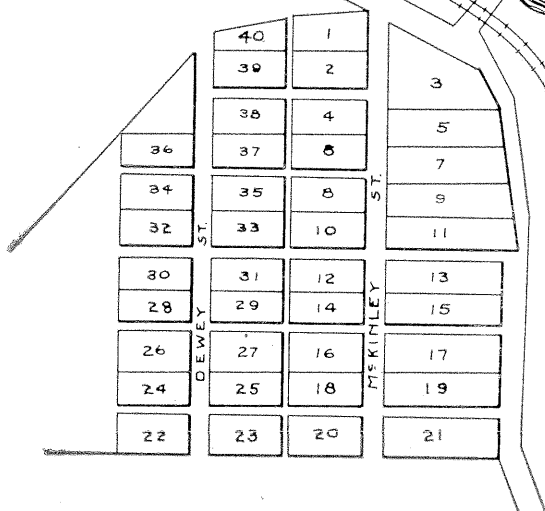

KINGSTON
Scale 1"=400'

ANTRIM
Scale 1"=400'

BRIDGEWATER
Scale 1"=400'

CENTREVILLE
Scale 1"=400'

RIGBY
Scale 1"=400'

WINTERSSET
Scale 1"=400'